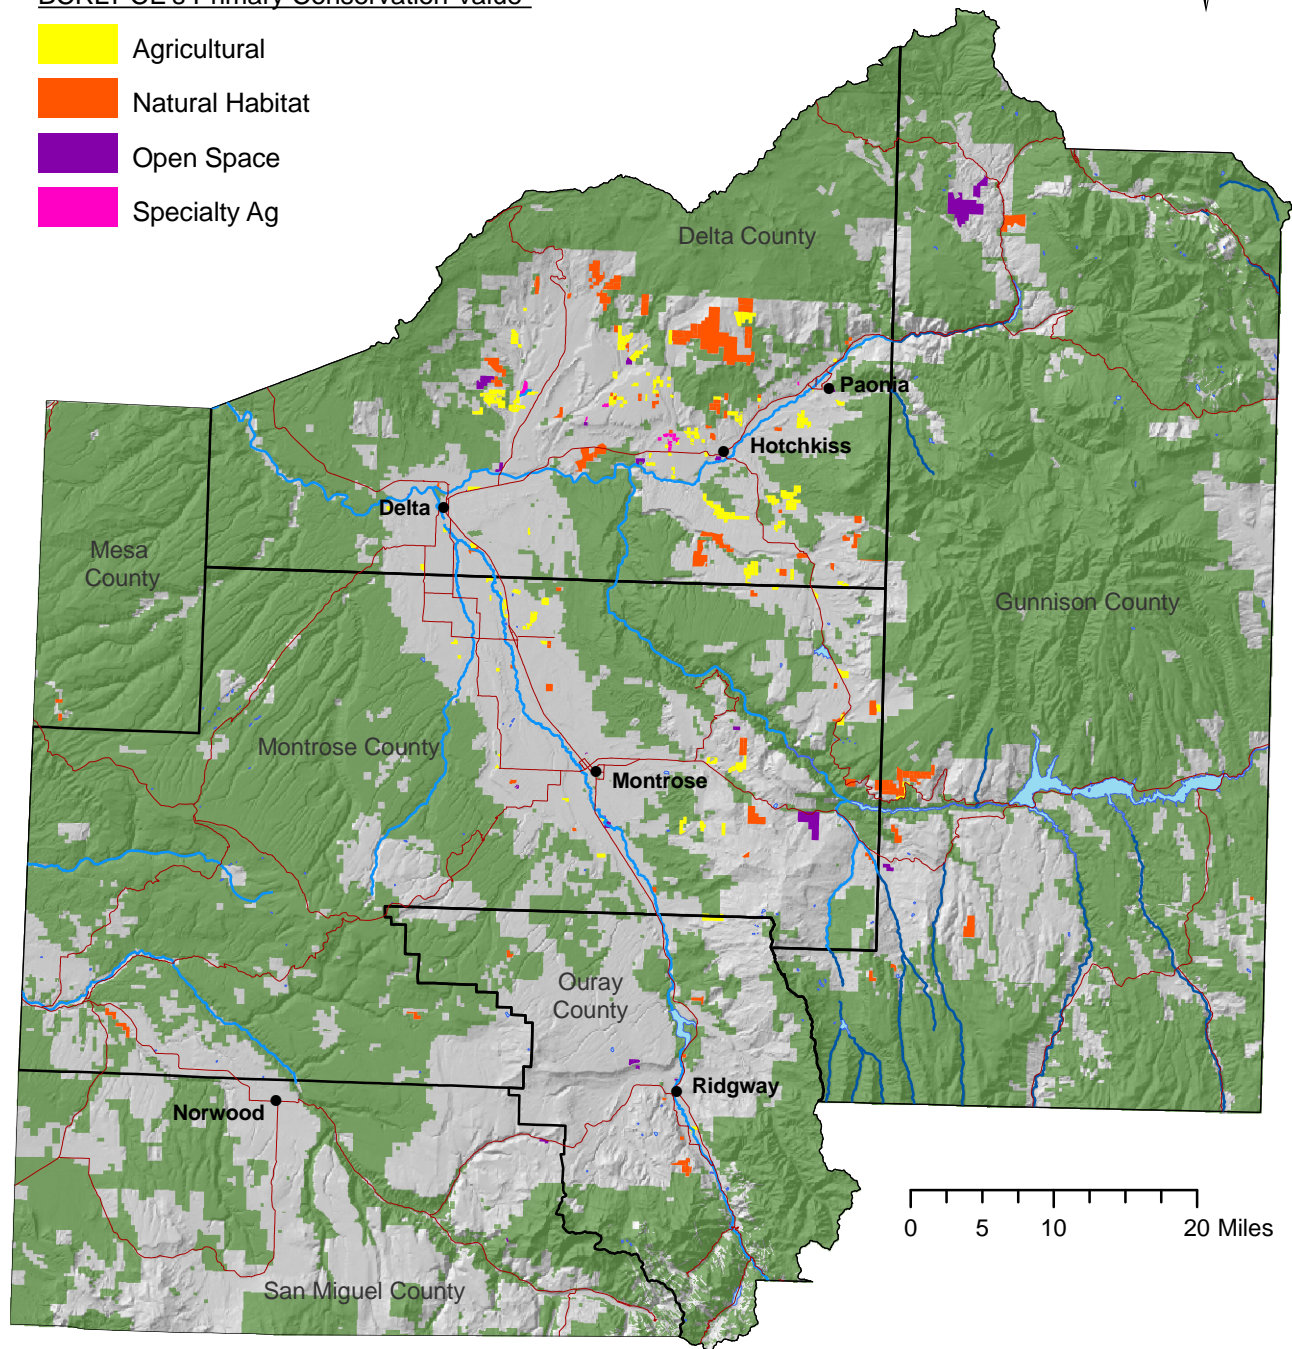

Legend

 Public lands

BCRLT CE's Primary Conservation Value

 Agricultural

 Natural Habitat

 Open Space

 Specialty Ag

Black Canyon Regional Land Trust
Service Area and Primary Conservation
Value of Conserved Lands